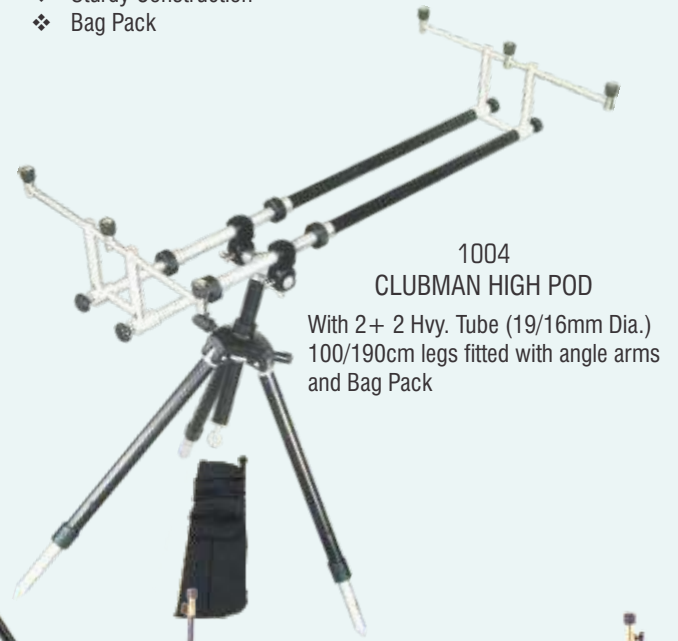

1001
ECO FOLDING ROD POD
(Complete) BAG PACK
(3 Drop Swing Bite/
3 Rod Rests /2 Buzzbars)

1002
DELUX POD INOX
❖ A Telescopic Stainless Steel
Tubular Construction Pod
❖ Sturdy Construction
❖ Bag Pack

1003
CYBER POD
With 2 sets Buzzbars very Flexible /
Telescopic / 3 legs / Bag Pack

1004
CLUBMAN HIGH POD
With 2+ 2 Hvy. Tube (19/16mm Dia.)
100/190cm legs fitted with angle arms
and Bag Pack

1006
ROD POD HEAVY DUTY
Aluminium

1005
VICTORY ROD POD

1007
ECONOMY ROD POD

ROD PODS

1008
CHUNKY ROD POD

1009
PRIME FOLDING
ROD POD

1010
BASE FOLDING
ROD POD

TRI PODS

1015
TRIPOD STANDARD
Aluminium Tube 3 legs-
25cm + Centre
Telescopic 30/50cm.

1017
SURF TRIPOD
DELEXE - Telescopic
(180 cm. Silver or Black
Finish)