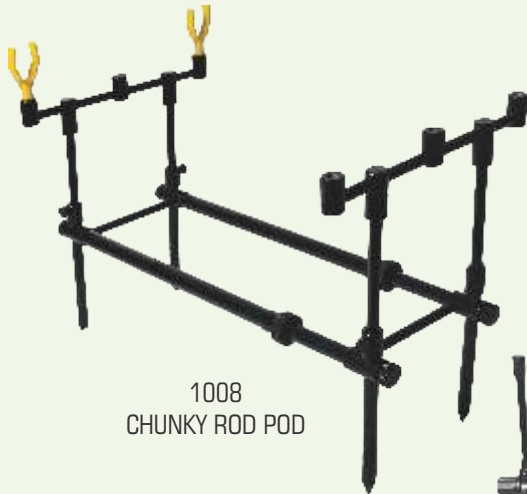

1001
ECO FOLDING ROD POD
(Complete) BAG PACK
(3 Drop Swing Bite/
3 Rod Rests /2 Buzzbars)

1002
DELUX POD INOX
❖ A Telescopic Stainless Steel
Tubular Construction Pod
❖ Sturdy Construction
❖ Bag Pack

1003
CYBER POD
With 2 sets Buzzbars very Flexible /
Telescopic / 3 legs / Bag Pack

1004
CLUBMAN HIGH POD
With 2+ 2 Hvy. Tube (19/16mm Dia.)
100/190cm legs fitted with angle arms
and Bag Pack

1006
ROD POD HEAVY DUTY
Aluminium

1005
VICTORY ROD POD

1007
ECONOMY ROD POD

ROD PODS

1008
CHUNKY ROD POD

1009
PRIME FOLDING
ROD POD

1010
BASE FOLDING
ROD POD

TRI PODS

1015
TRIPOD STANDARD
Aluminium Tube 3 legs-
25cm + Centre
Telescopic 30/50cm.

1017
SURF TRIPOD
DELEXE - Telescopic
(180 cm. Silver or Black
Finish)

1016
JUMBO TRIPOD

16 mm Heavy
Leg Telescopic
80+80 cm. (With weight
Scale Hanger

1018
TRIPOD
TELESCOPIC
12 mm. Tube - 3
Telescopic legs
(21-32cm.) Centre
Telescopic Bank Stick
(35-50cm.)

1020
S. S. TRIPOD