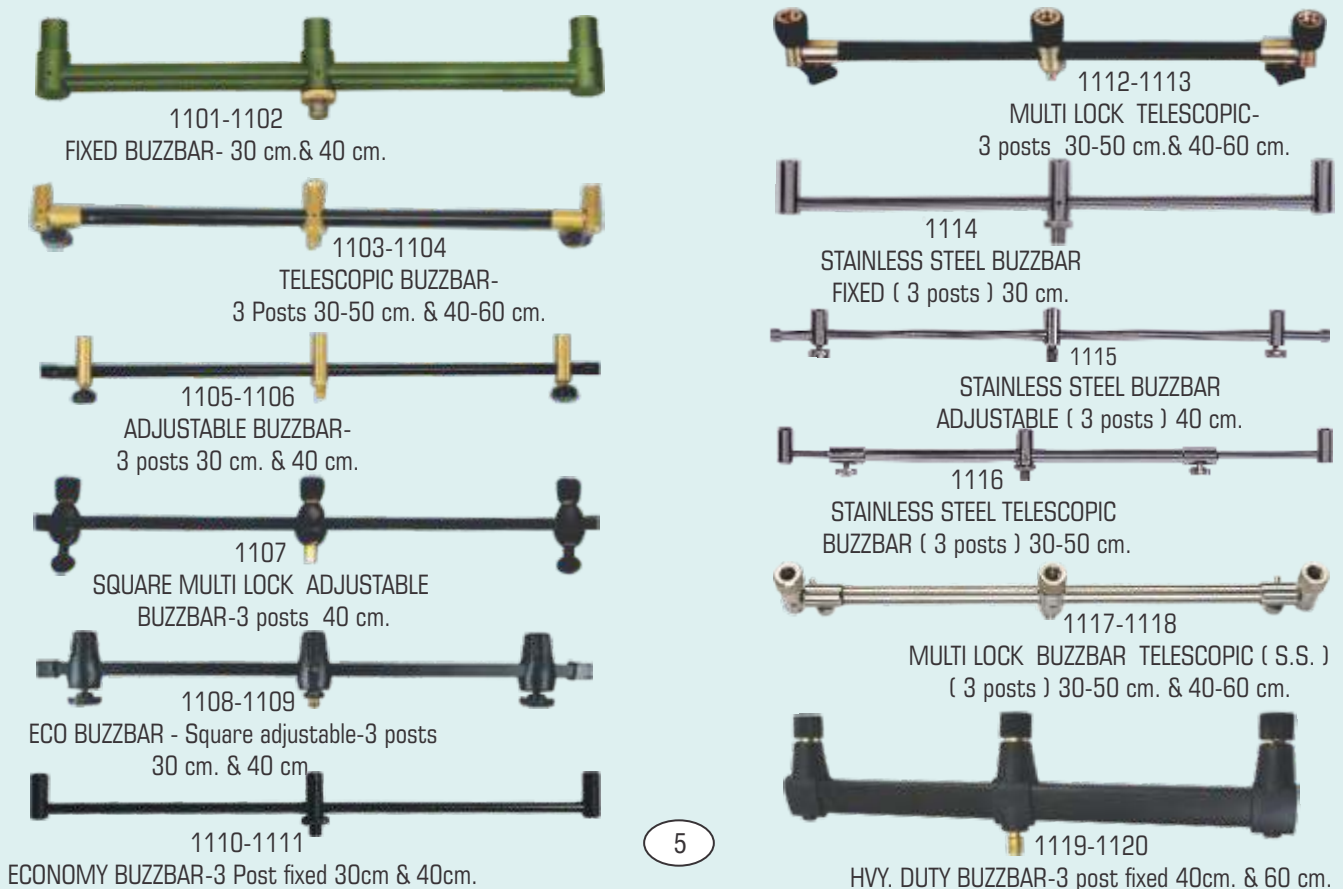

BUZZER BARS