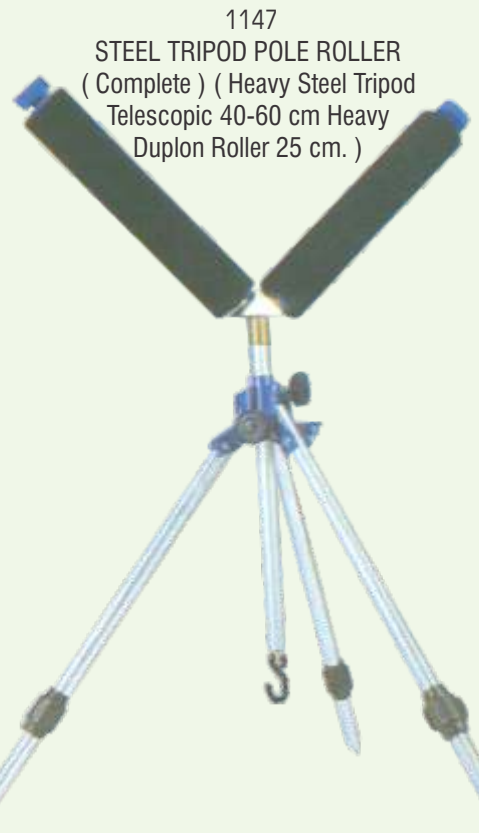

BUZZER BARS

POLE ROLLERS

1141 -1142
MATCH POLE ROLLER-
Large/Small

1143
CONTINENTAL
POLE ROLLER

1144
TULIP POLE ROLLER

1145
CLASSIC POLE ROLLER

1146
COMPACT POLE ROLLER

1147
STEEL TRIPOD POLE ROLLER
(Complete) (Heavy Steel Tripod
Telescopic 40-60 cm Heavy
Duplon Roller 25 cm.)

1148
PRIME POLE ROLLER

1151
SUPER POLE REST

1152
POLE REST WITH TILT

1153
SUPREME POLE REST

1154
CONTINENTAL POLE REST
adjustable - 6 position

1155
CONTINENTAL POLE REST
adjustable - 6 position

1156
CONTINENTAL POLE REST
adjustable - 12 position