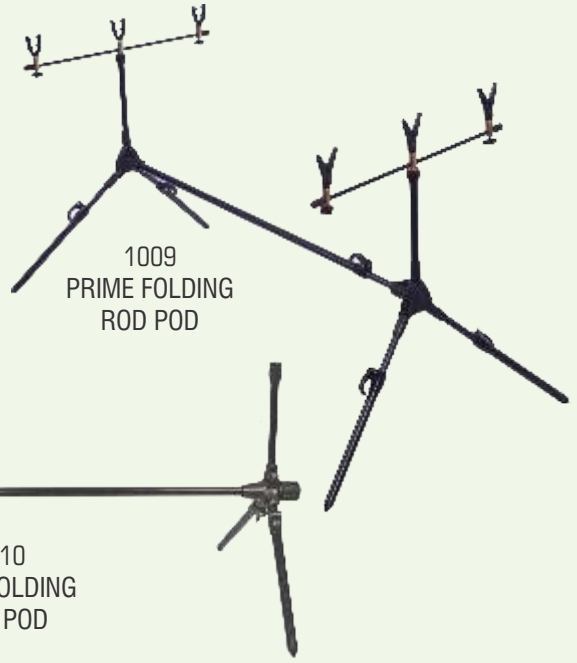

1001
ECO FOLDING ROD POD
(Complete) BAG PACK
(3 Drop Swing Bite/
3 Rod Rests /2 Buzzbars)

1002
DELUX POD INOX
❖ A Telescopic Stainless Steel
Tubular Construction Pod
❖ Sturdy Construction
❖ Bag Pack

1003
CYBER POD
With 2 sets Buzzbars very Flexible /
Telescopic / 3 legs / Bag Pack

1004
CLUBMAN HIGH POD
With 2+ 2 Hvy. Tube (19/16mm Dia.)
100/190cm legs fitted with angle arms
and Bag Pack

1006
ROD POD HEAVY DUTY
Aluminium

1005
VICTORY ROD POD

1007
ECONOMY ROD POD

ROD PODS

1008
CHUNKY ROD POD

1009
PRIME FOLDING
ROD POD

1010
BASE FOLDING
ROD POD

TRI PODS

1015
TRIPOD STANDARD
Aluminium Tube 3 legs-
25cm + Centre
Telescopic 30/50cm.

1017
SURF TRIPOD
DELEXE - Telescopic
(180 cm. Silver or Black
Finish)