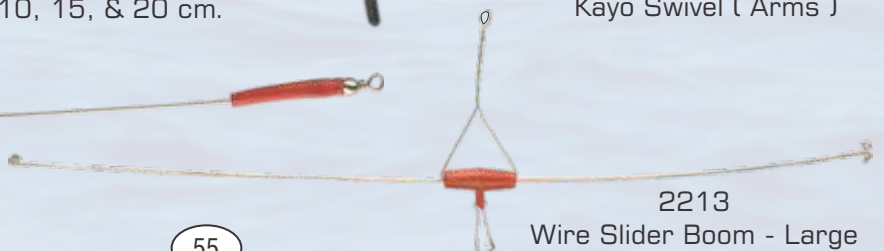

2196
Angle Boom-
5, 10, 15 & 25 cm.

2197
Semi Fixed
Lead Rig - 25 cm.

2198
Brass Angle
Boom/Swivel
(10, 15, & 25 cm.)

2199
Sea Slider
Boom - Large

2200
Sea Slider
Boom - Small

2201
Sea Boom

2202
Sea Ledger Boom

2203
Casting Boom Bent / Swivel
(Available in different diameter)

2204
Angle Boom -
5, 10 & 15 cm.

(Elastic Band Boom)

2208
Wire Link with swivel - 10, 15, & 20 cm.

2209
Feeder Link - 10, 15, & 20 cm.

2210
Skelter Boom - 10, 15, & 20 cm.

2211
Sea Boom - 10, 15, & 20 cm.

2212
Kayo Swivel (Arms)

2213
Wire Slider Boom - Large

2235
Bait Bander

2236
Bolie Basket

2237
Mini Bait Box

2238
Standard Winders

2239
Adopter Arm
for 2 boxes