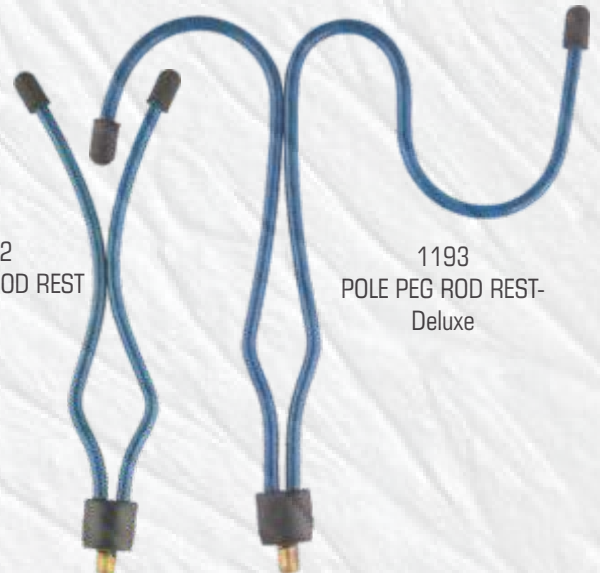

1188
LEDGER REST-
Adjustable

1189
LEDGER REST QUIVER-
Fixed / Adjustable

1190
QUIVER REST - Adjustable

1191
LEDGER REST 6 Position-
Adjustable

1192
POLE PEG ROD REST

1194
LEDGER REST ULTRA
6 Position

1193
POLE PEG ROD REST-
Deluxe