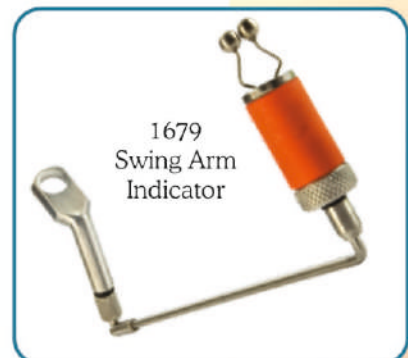

Indicators