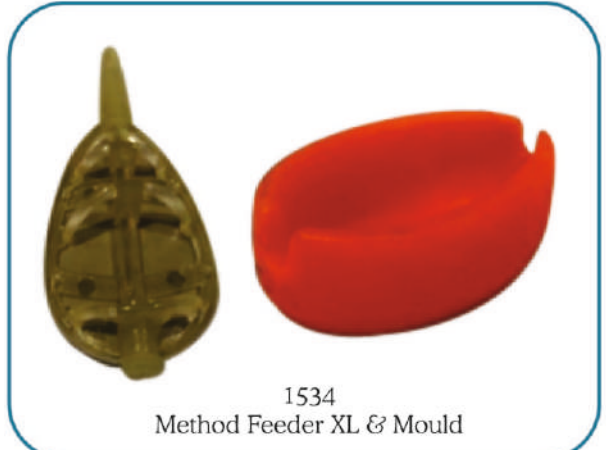

1530 Pole Swim Feeder

1531
Deluxe
Flat Feeder

1532
Method Feeder
with Mould

1533
Matrix Feeder
with Mould

1534
Method Feeder XL & Mould

1535
Wire Cage Feeder Swivel

1536 Nylon Frame Feeder / Swivel-
in different wts.

1537 Square Net Feeder -
in different wts.

Feeders

Baiting Needles / Hooks

1351 Baiting Needle 18 cm

1363 Boilie Needle with Chain

1352 Brass Worm Needle -
15 cm, 20 cm, 25 cm & 30 cm

1364 Super Baiting Hook