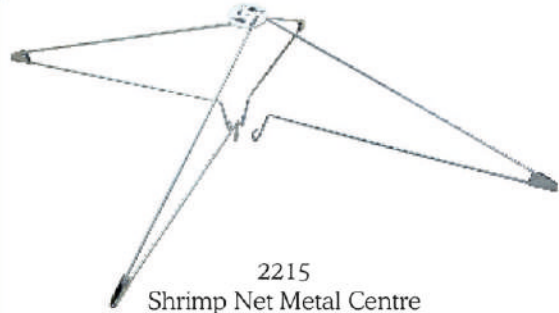

Sea Accessories

2191
Nylon Sea Boom

2192 Carp Rig Kit

2193 Pike Accessories Kit

2194 Balancer Boom - 5, 10 & 15 cm.

2195 Feeder Boom - Straight 5, 10 & 15 cm.

2196 Angle Boom - 5, 10, 15 & 25 cm.

2198
Brass Angle
Boom / Swivel
(10, 15, & 25 cm.)

2197 Semi Fixed Lead Rig - 25 cm.

Sea Accessories

Sea Accessories

2214
French Boom
(Available in 15, 20 & 25 cm.)

2215
Shrimp Net Metal Centre

2216
Sea Snap Link

2217
Fast Link Clip-
L / M / S

2451
Shrimp Net- Plastic Centre

2218
S. S. Snap Link-
L / M / S

2219
Brass Loop

2220
Connector Lux

2221
Peg Legs

AQUIRAS
GLOBAL SUPPLY LLP

www.aquirasglobal.com

Sea Accessories

2222
No Knot Clip-
L / M / S