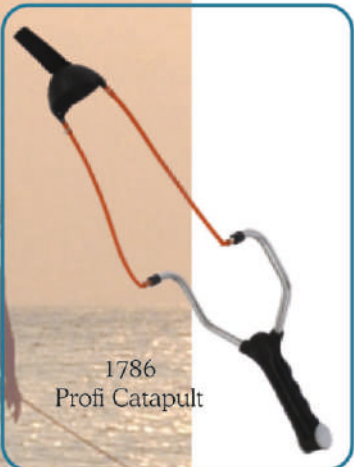

1270
PIQUE SURF No. 3

1266
ARM ADOPTER
with two holes

Indicators

Indicators

Catapults

Catapults

Metal Accessories

2101
S. S. Swivel
Storm Cap