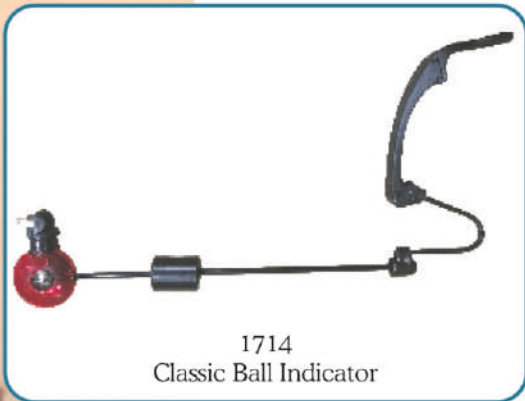

1270
PIQUE SURF No. 3

1266
ARM ADOPTER
with two holes

Indicators

Indicators

Catapults

Catapults

Metal Accessories

2101
S. S. Swivel
Storm Cap