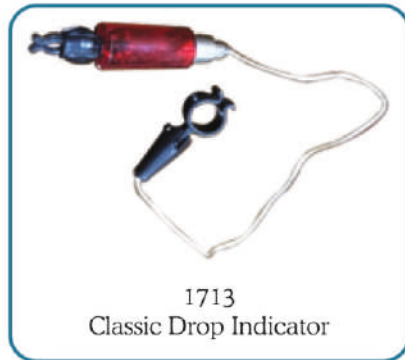

1270
PIQUE SURF No. 3

1266
ARM ADOPTER
with two holes

Indicators

Indicators

Catapults

Catapults

Metal Accessories

2101
S. S. Swivel
Storm Cap