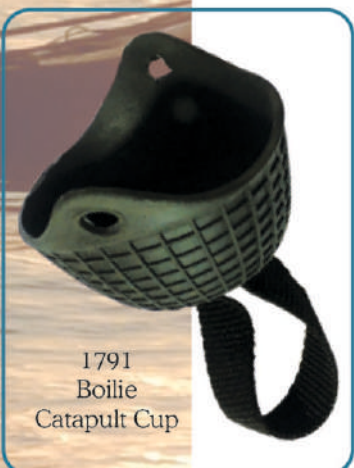

1270
PIQUE SURF No. 3

1266
ARM ADOPTER
with two holes

Indicators

Indicators

Catapults

Catapults

Metal Accessories

2101
S. S. Swivel
Storm Cap