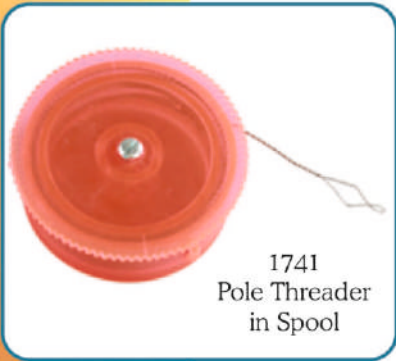

Pole Accessories

1741
Pole Threader
in Spool